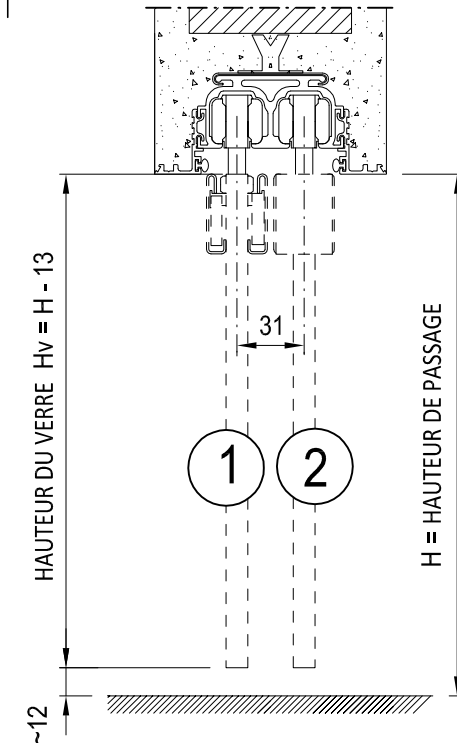

SECTION

HAUTEUR DE PASSAGE	HAUTEUR DU VERRE	COUPE DU PROFIL (G)
H	Hv = H - 13	Hv - 15
2000 / 2100	1987 / 2087	1972 / 2072
2110 + 2400	2097 + 2387	2082 + 2372

SCRIGNO®
Scrigno S.p.A. Unipersonale
Via Casale, 975 - 47822 - Sant'Ermete di Santarcangelo (RN) - Italy
Tel. +39 0541 757711 - Fax +39 0541 757780
www.scrigno.net e-mail: scrigno@scrigno.it