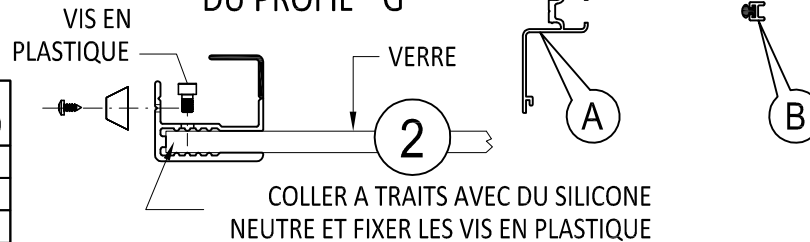

MONTAGE DU PROFIL "G"

SCRIGNO®
Scrigno S.p.A. Unipersonale
Via Casale, 975 - 47822 - Sant'Ermete di Santarcangelo (RN) - Italy
Tel. +39 0541 757711 - Fax +39 0541 757780
www.scrigno.net e-mail: scrigno@scrigno.it

KCEDSK_PL_FR