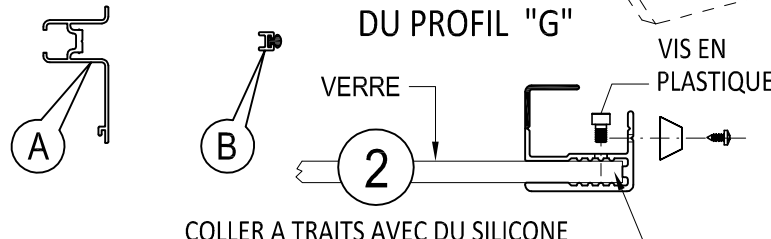

MONTAGE DU PROFIL "G"

COLLER A TRAITS AVEC DU SILICONE NEUTRE ET FIXER LES VIS EN PLASTIQUE