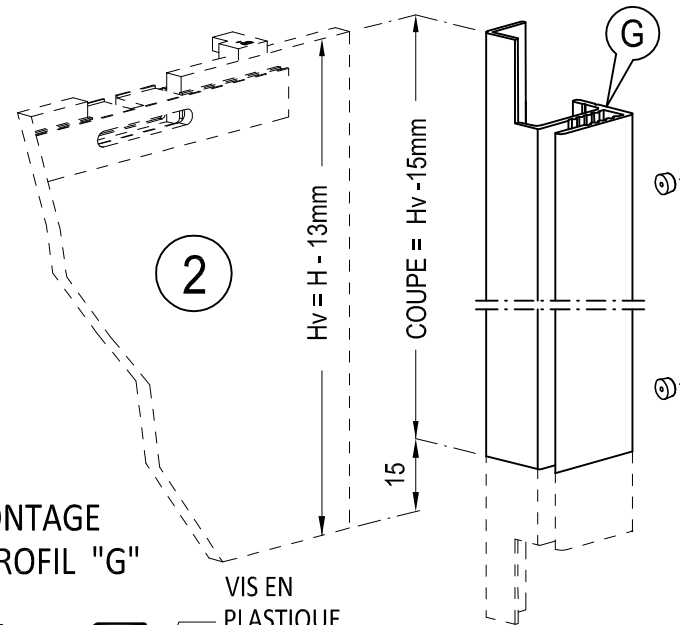

ESSENTIAL_DUAL

ACCESSOIRES POUR LE MONTAGE DE LA PORTE

PREPARATION D'UNE PORTE OUVRANTE DROIT

MONTAGE DU PROFIL "A"

COUPE DU PROFILES

PROFIL "G"

MONTAGE DU PROFIL "G"

COLLER A TRAITS AVEC DU SILICONE NEUTRE ET FIXER LES VIS EN PLASTIQUE

SECTION

HAUTEUR DE PASSAGE	HAUTEUR DU VERRE	COUPE DU PROFIL (G)
H	Hv = H - 13	Hv - 15
2000 / 2100	1987 / 2087	1972 / 2072
2110 + 2400	2097 + 2387	2082 + 2372

SCRIGNO®
Scrigno S.p.A. Unipersonale
Via Casale, 975 - 47822 - Sant'Ermete di Santarcangelo (RN) - Italy
Tel. +39 0541 757711 - Fax +39 0541 757780
www.scrigno.net e-mail: scrigno@scrigno.it