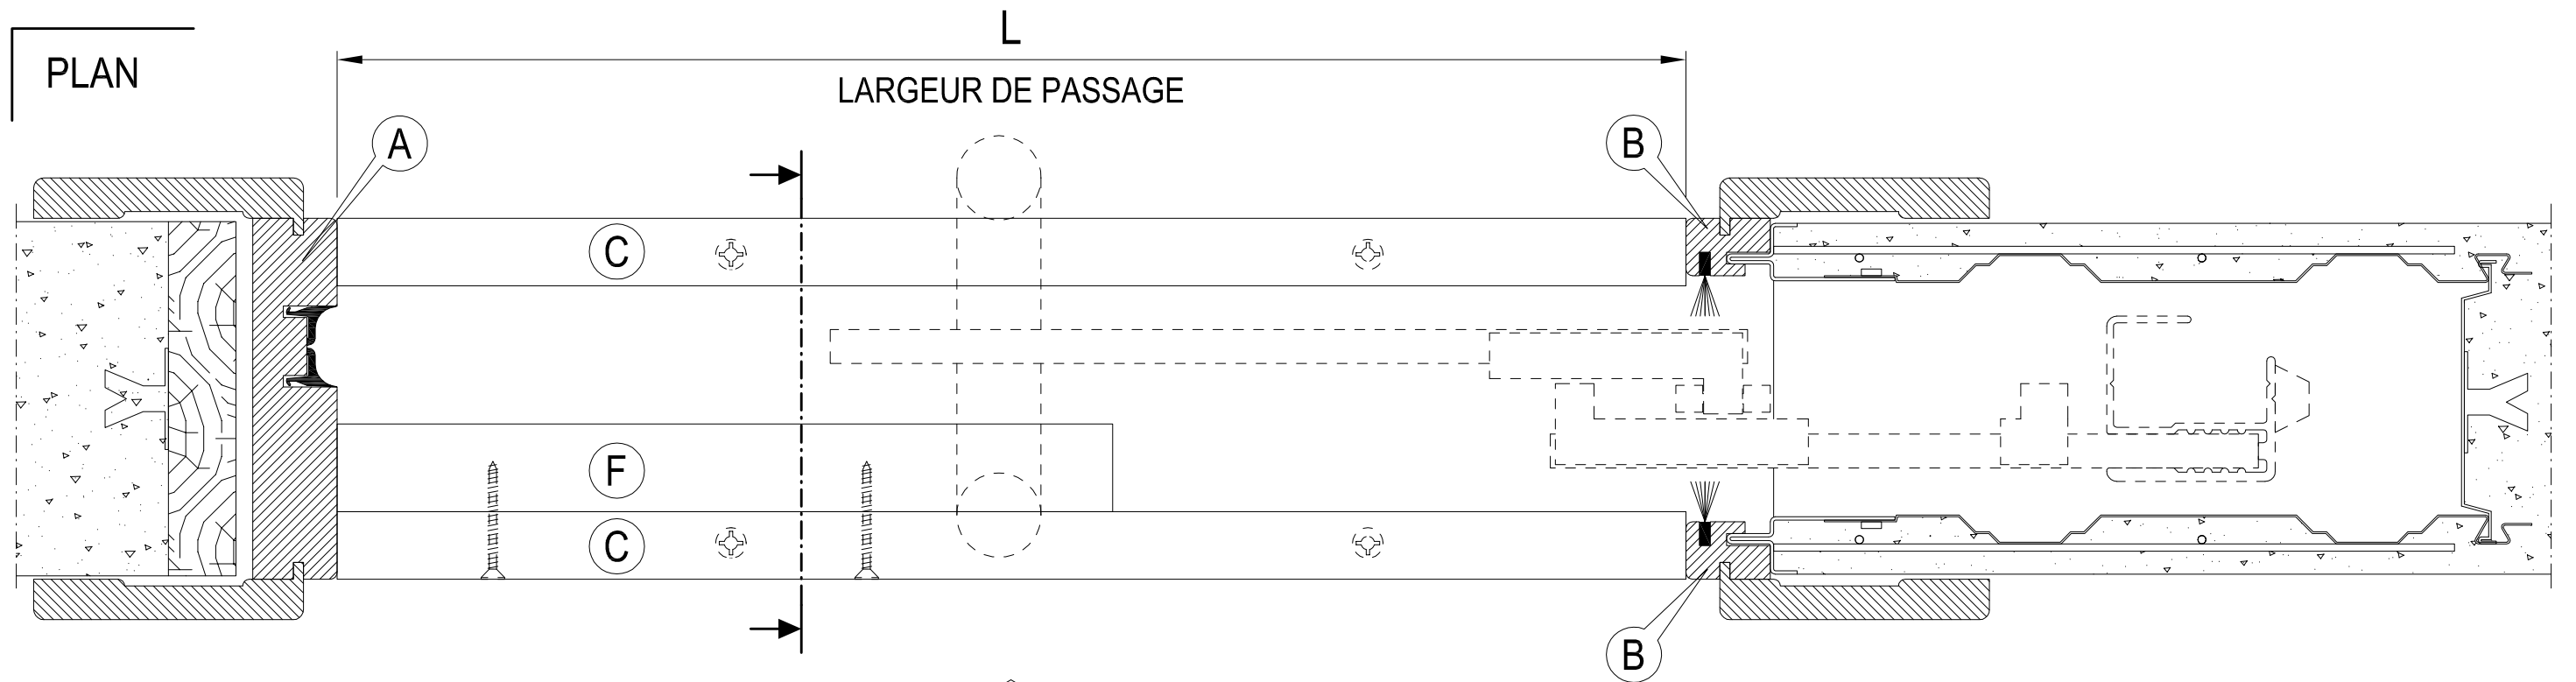

KIT FINITION REMIX SCRIGNO REMIX - MONTAGE DROIT