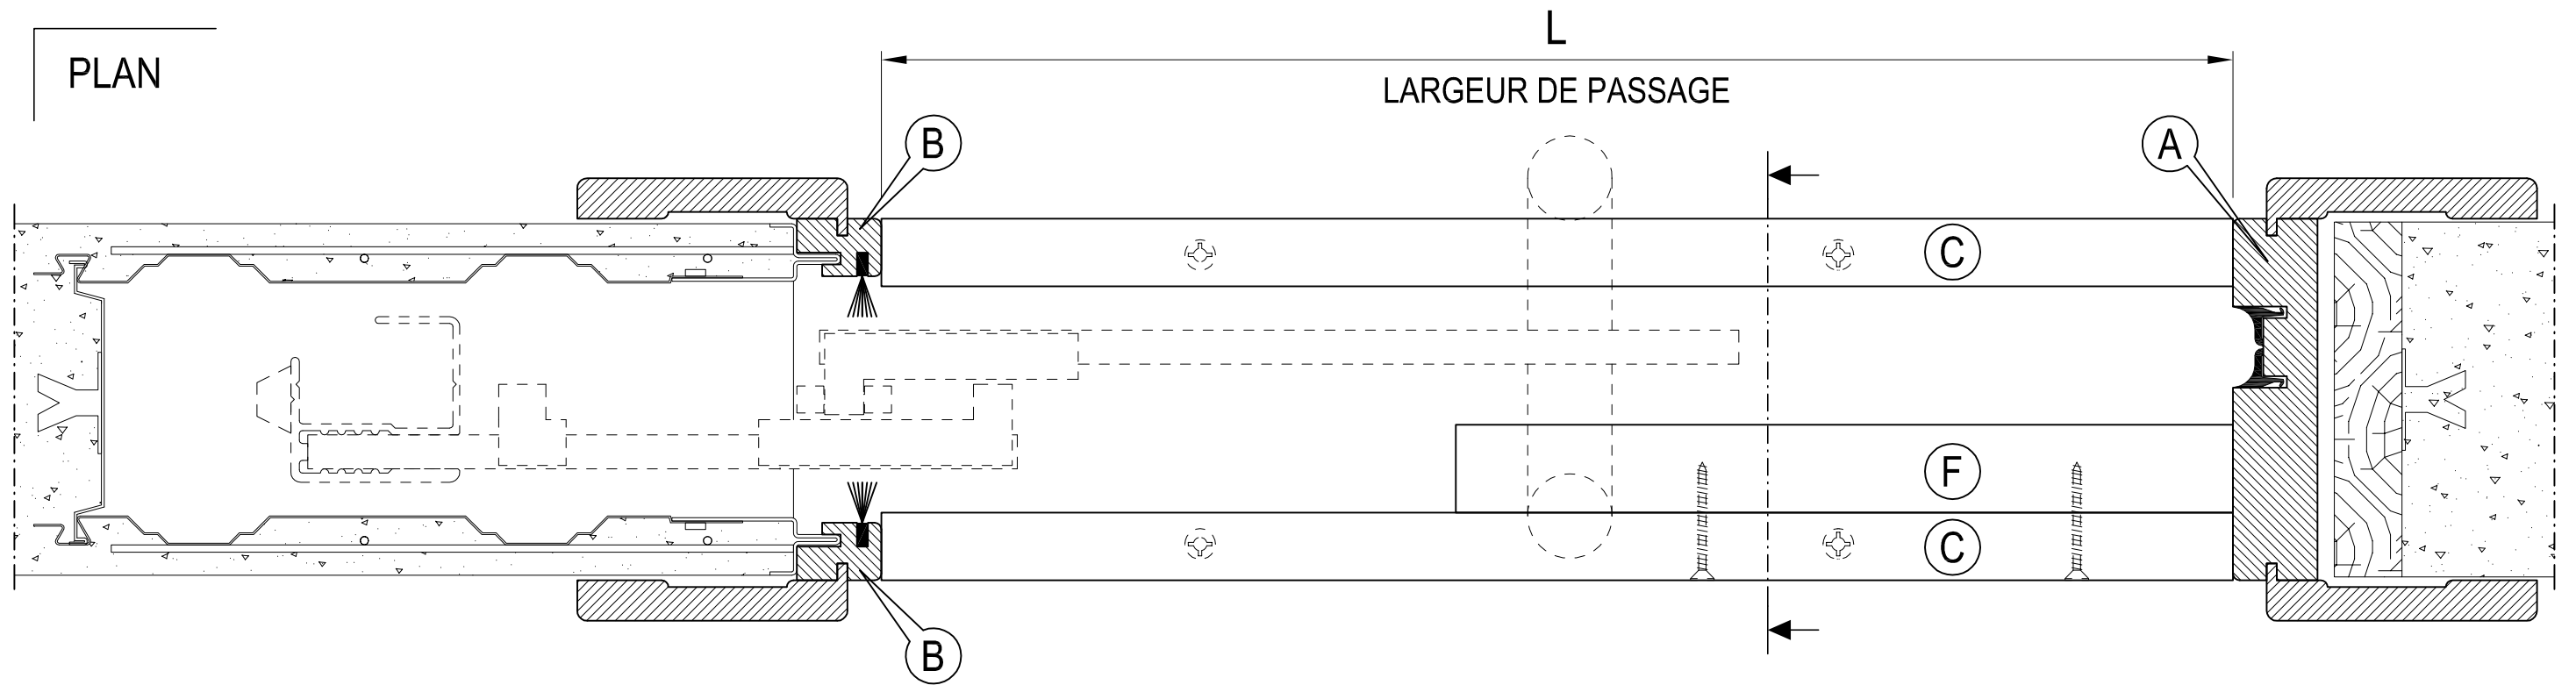

KIT FINITION REMIX SCRIGNO REMIX - MONTAGE GAUCHE

Bei den veröffentlichten Daten handelt es sich um Richtwerte. Die Scrigno S.p.A. lehnt jegliche Haftung für auf Druckfehler oder andere Ursachen zurückzuführende Ungenauigkeiten ab, und behält sich das Recht vor, jederzeit ohne Vorankündigung Verbesserungen am Produkt vorzunehmen. Der Nachdruck ist auch auszugweise gesetzlich untersagt.

Los datos publicados son indicativos. La sociedad SCRIGNO S.p.A. declina toda responsabilidad por los posibles errores contenidos, debido a errores de imprenta, de transcripción o cualquier otro motivo y se reserva el derecho de mejorar los productos sin previo aviso. La reproducción total o parcial esta prohibida por la ley.

I dati pubblicati sono indicativi. SCRIGNO S.p.A. declina ogni responsabilità per le possibili inesattezze contenute, dovute ad errori di stampa, di trascrizione o per qualsiasi altro motivo e si riserva il diritto di apportare modifiche atte a migliorare i prodotti senza preavviso.

SCRIGNO®
Scrigno S.p.A. Unipersonale
Via Casale, 975 - 47822 - Sant'Ermete di Santarcangelo (RN) - Italy
Tel. +39 0541 757711 - Fax +39 0541 757780
www.scrigno.net e-mail: scrigno@scrigno.it