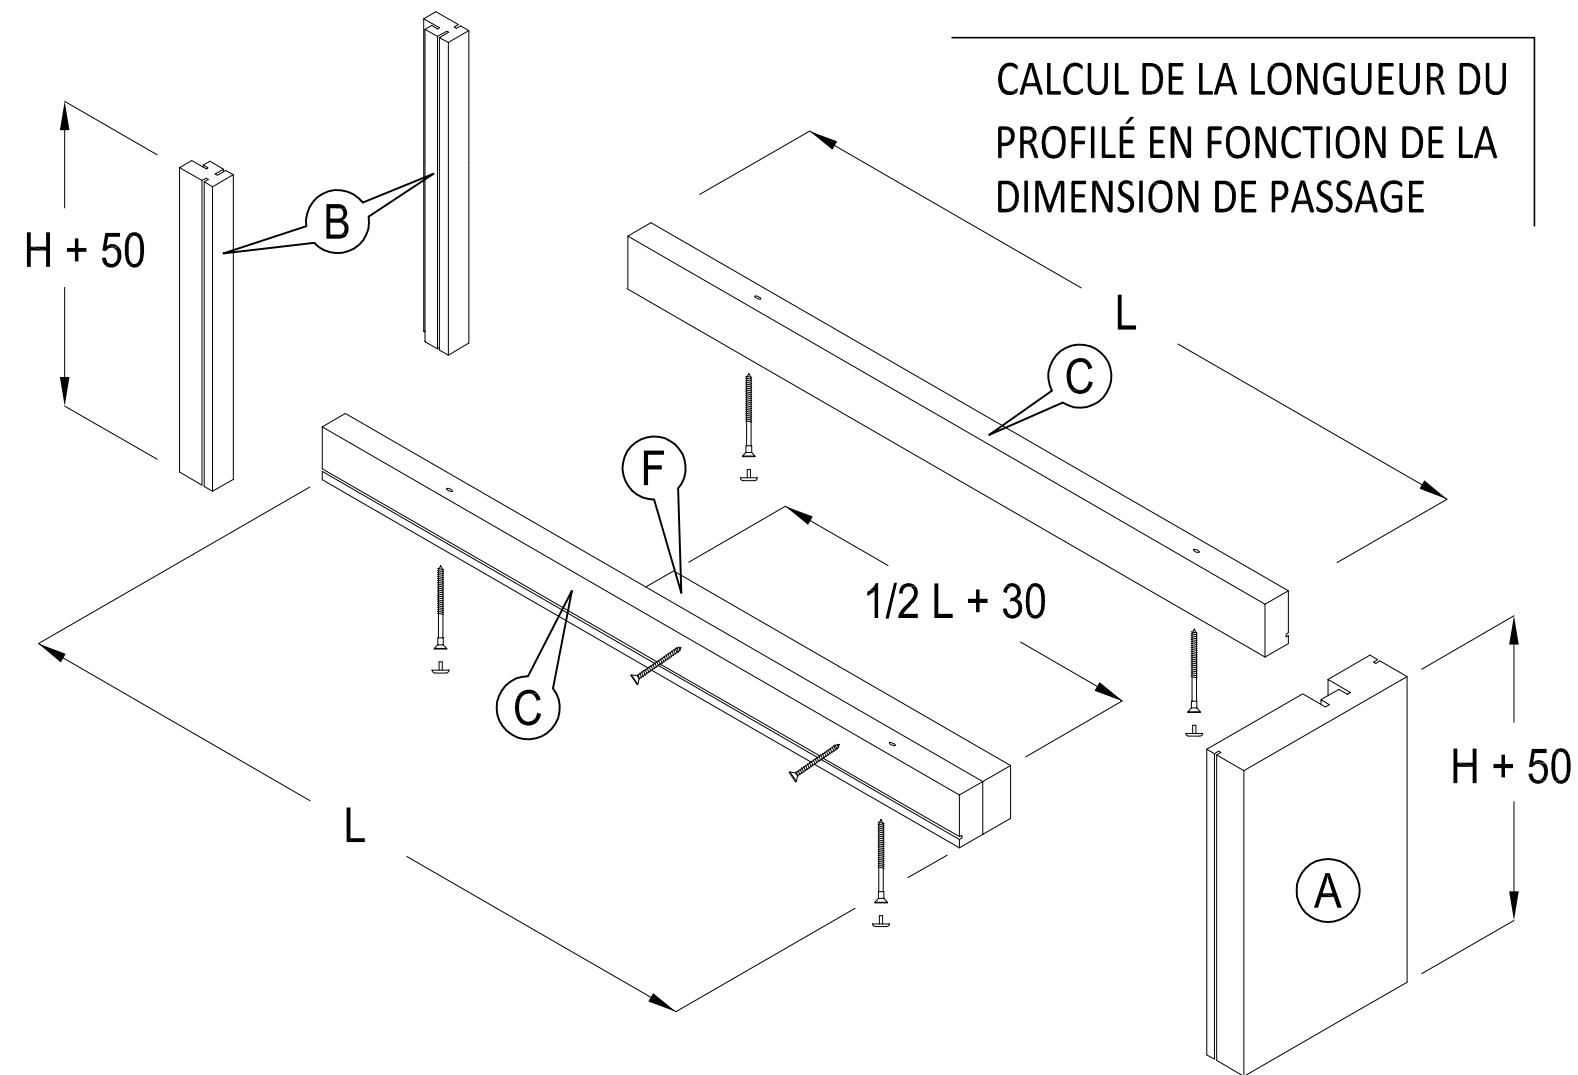

KIT FINITION REMIX SCRIGNO REMIX - MONTAGE GAUCHE

Bei den veröffentlichten Daten handelt es sich um Richtwerte. Die Scrigno S.p.A. lehnt jegliche Haftung für auf Druckfehler oder andere Ursachen zurückzuführende Ungenauigkeiten ab, und behält sich das Recht vor, jederzeit ohne Vorankündigung Verbesserungen am Produkt vorzunehmen. Der Nachdruck ist auch auszugweise gesetzlich untersagt.

Los datos publicados son indicativos. La sociedad SCRIGNO S.p.A. declina toda responsabilidad por los posibles errores contenidos, debido a errores de imprenta, de transcripción o cualquier otro motivo y se reserva el derecho de mejorar los productos sin previo aviso. La reproducción total o parcial esta prohibida por la ley.

I dati pubblicati sono indicativi. SCRIGNO S.p.A. declina ogni responsabilità per le possibili inesattezze contenute, dovute ad errori di stampa, di trascrizione o per qualsiasi altro motivo e si riserva il diritto di apportare modifiche atte a migliorare i prodotti senza preavviso.

SCRIGNO®
Scrigno S.p.A. Unipersonale
Via Casale, 975 - 47822 - Sant'Ermete di Santarcangelo (RN) - Italy
Tel. +39 0541 757711 - Fax +39 0541 757780
www.scrigno.net e-mail: scrigno@scrigno.it